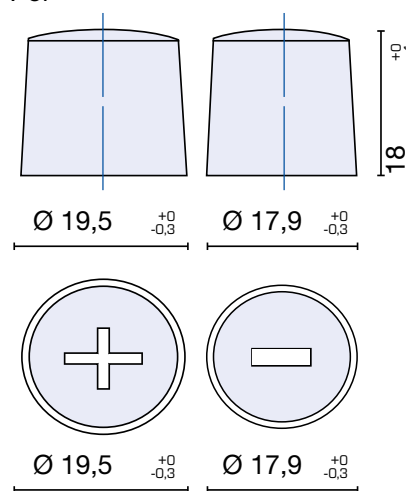

Technical features:

Voltage per Unit:	12V
Capacity:	75Ah
Cold Cranking Amps (CCA):	730A
Weight:	18.6kg +/- 3%
Layout:	0 (positiv pole right)
Base Hold-down:	B13

A-Pol

Dimensions:

315 mm length x 175 mm width x 175 mm height